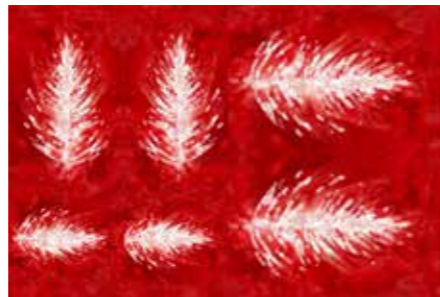

STELLA DI NATALE

Cod./Code: **GDSF**