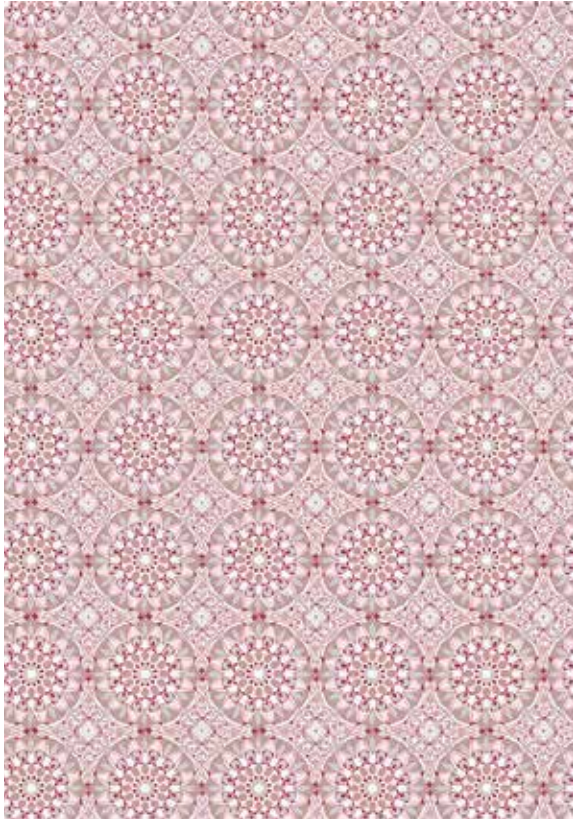

Decoupage
Paper

SILK PRINT 50 x 70

Cod./Code: **QSIPM** Mis/Size: 50x70
Conf./Pack: 10 FG

NEW

Papier
Découpage

PINK ARABESQUE

Cod. 050 M

GINKO

Cod. 051 M

WATERCOLORS

Cod. 052 M

SILK PRINT 35 x 50 NEW

Cod./Code: **QSIPR** Mis/Size: 35x50 Conf./Pack: 10 FG

SNOW VILLAGE

Cod. 306

ICE