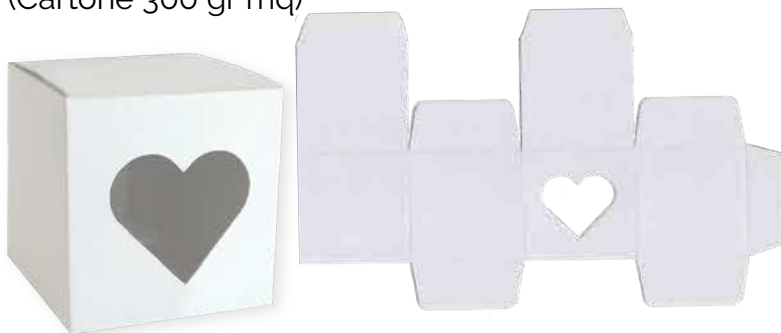

SPICCHIO TORTA **NEW**

Cod./Code: **SBS001**
Mis/Size: 5x4,5x9 H cm
(Cartoncino 300 gr mq)

Col. BIANCO

CUBETTO **NEW**

Cod./Code: **SBS004**
Mis/Size: 5x5x5 H cm
(Cartone 300 gr mq)

Col. BIANCO

ANGIOLETTO **NEW**