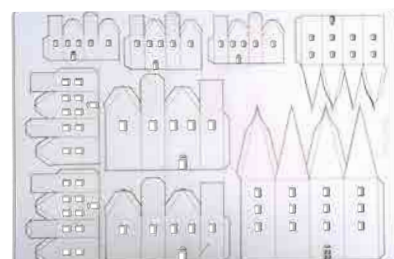

VILLAGGIO cartone vegetale

Cod./Code: **LEL153**

Mis/Size: 21x31 H cm

(cartone 450 gr mq)

g casette